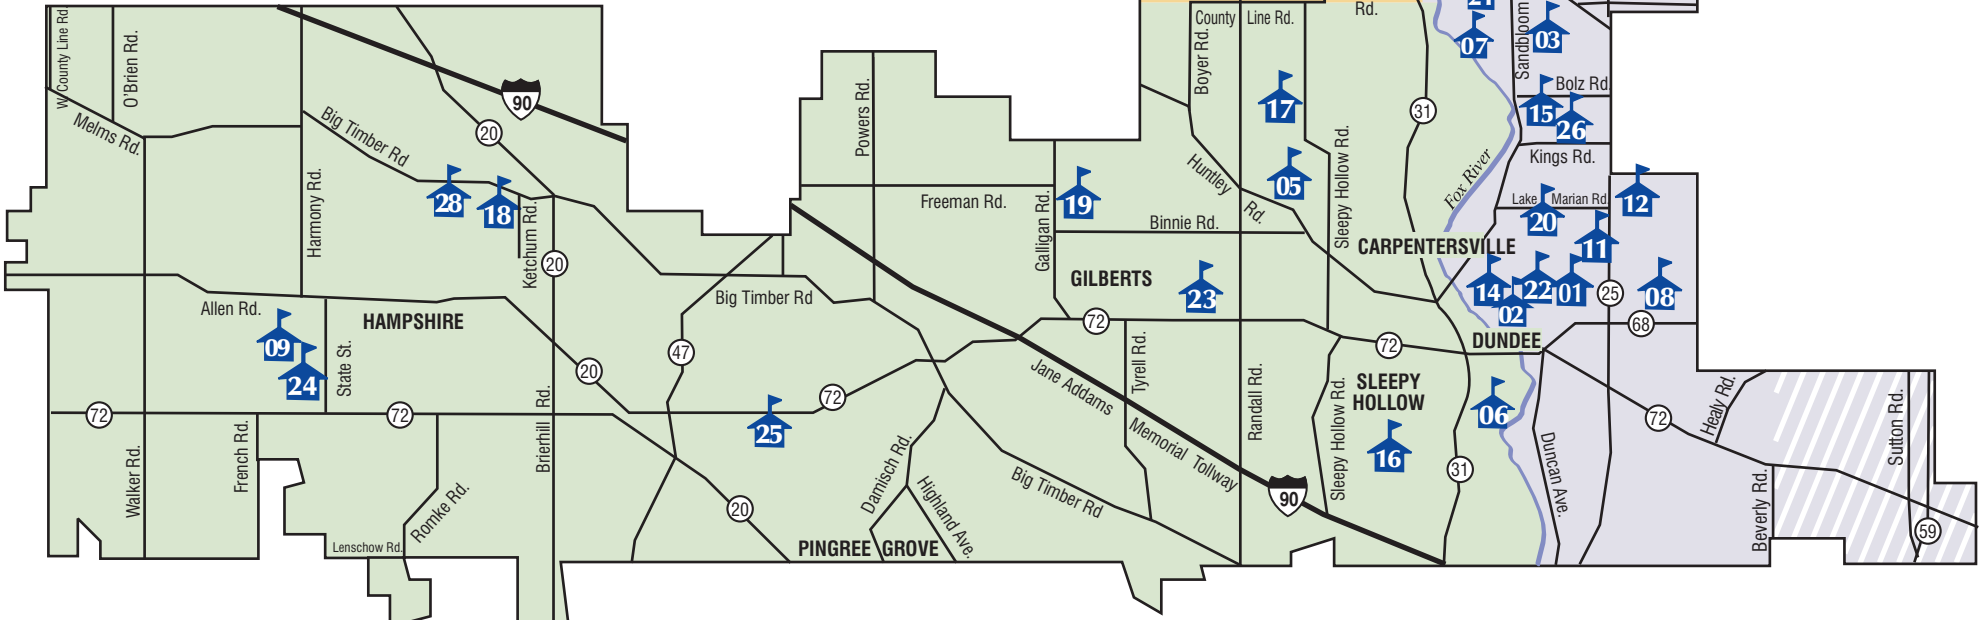

Community Unit School District 300 is one of the largest school districts in Illinois by area and is among the fastest growing by student enrollment. The district covers 118 square miles, about 45 miles northwest of Chicago in northern Illinois. District 300 is based in Kane County and reaches into three other counties: McHenry, Cook, and DeKalb. District 300 includes all or part of 15 municipalities, which are: Algonquin, Barrington Hills, Carpentersville, Cary, East Dundee, Elgin, Fox River Grove, Gilberts, Hampshire, Hoffman Estates, Huntley, Lake in the Hills, Pingree Grove, Sleepy Hollow, and West Dundee. For more information, visit www.d300.org, or call (847) 426-1300.

School Identification Key

- | | | |
|--|--|---|
| (01) District 300 Board of Education/Administration Center | (10) Lake in the Hills Elementary School | (20) Oak Ridge School |
| (02) deLacey Family Education Center | (11) Lakewood School | (21) Algonquin Middle School |
| (03) Algonquin Lakes Elementary School | (12) Meadowdale Elementary School | (22) Carpentersville Middle School |
| (04) Lincoln Prairie Elementary School | (13) Neubert Elementary School | (23) Dundee Middle School |
| (05) Liberty Elementary School | (14) Parkview Elementary School | (24) Hampshire Middle School |
| (06) Dundee Highlands Elementary School | (15) Perry Elementary School | (25) Cambridge Lakes Learning Center (K-8 charter school) |
| (07) Eastview Elementary School | (16) Sleepy Hollow Elementary School | (26) Dundee-Crown High School |
| (08) Golfview Elementary School | (17) Westfield Community School | (27) Jacobs High School |
| (09) Hampshire Elementary School | (18) Gary D. Wright Elementary School | (28) Hampshire High School |
| | (19) Gilberts Elementary School | |